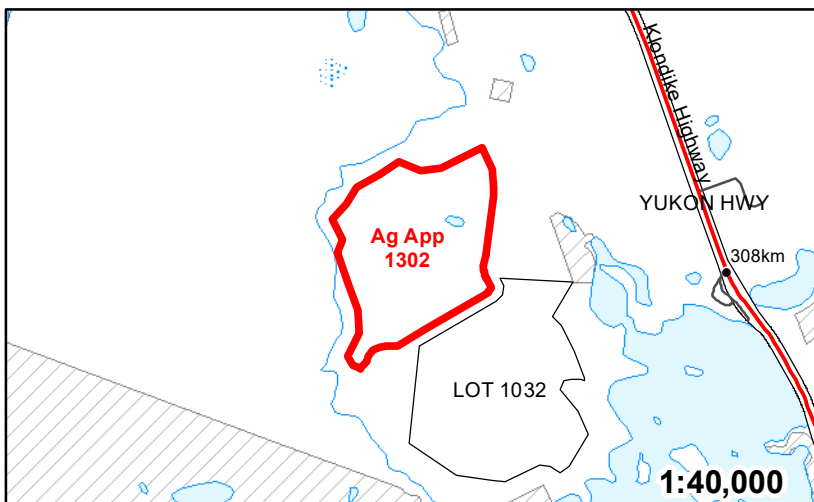

LSC R-50B

T. Marsh August 1, 2019 V1

Agriculture Application # 1302
 65 ha±
 Lori Carey
 Near Twin Lakes,
 North Klondike Hwy (Km 308)

QUAD: 105 E/12
 LAT: 61°42' N
 LONG: 135°58' W

Note: this sketch is meant for information purposes only.