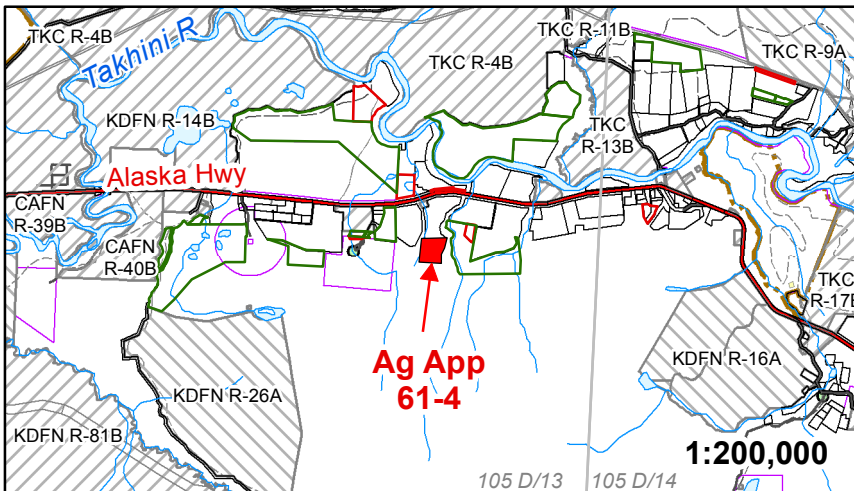

K. Davies January 5, 2015 V2

Bill Drury  
 Ag App 61-4  
 KM 1460 Alaska Highway

QUAD: 105 D/13  
 LAT: 60°50' N  
 LONG: 135°34' W

Note: this sketch is meant for information purposes only.