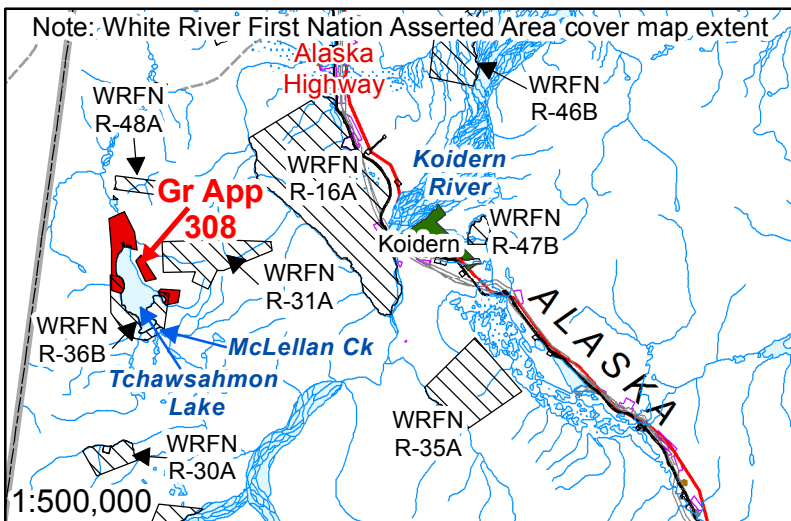

K. Davies April 4, 2014

Dickson Outfitters
Grazing App 308
Tchawsahmon Lake & McLennan Ck

QUAD: 115 F/15
LAT: 61° 57' 14"
LONG: 140° 52' 15"

Note: this sketch is meant for information purposes only.