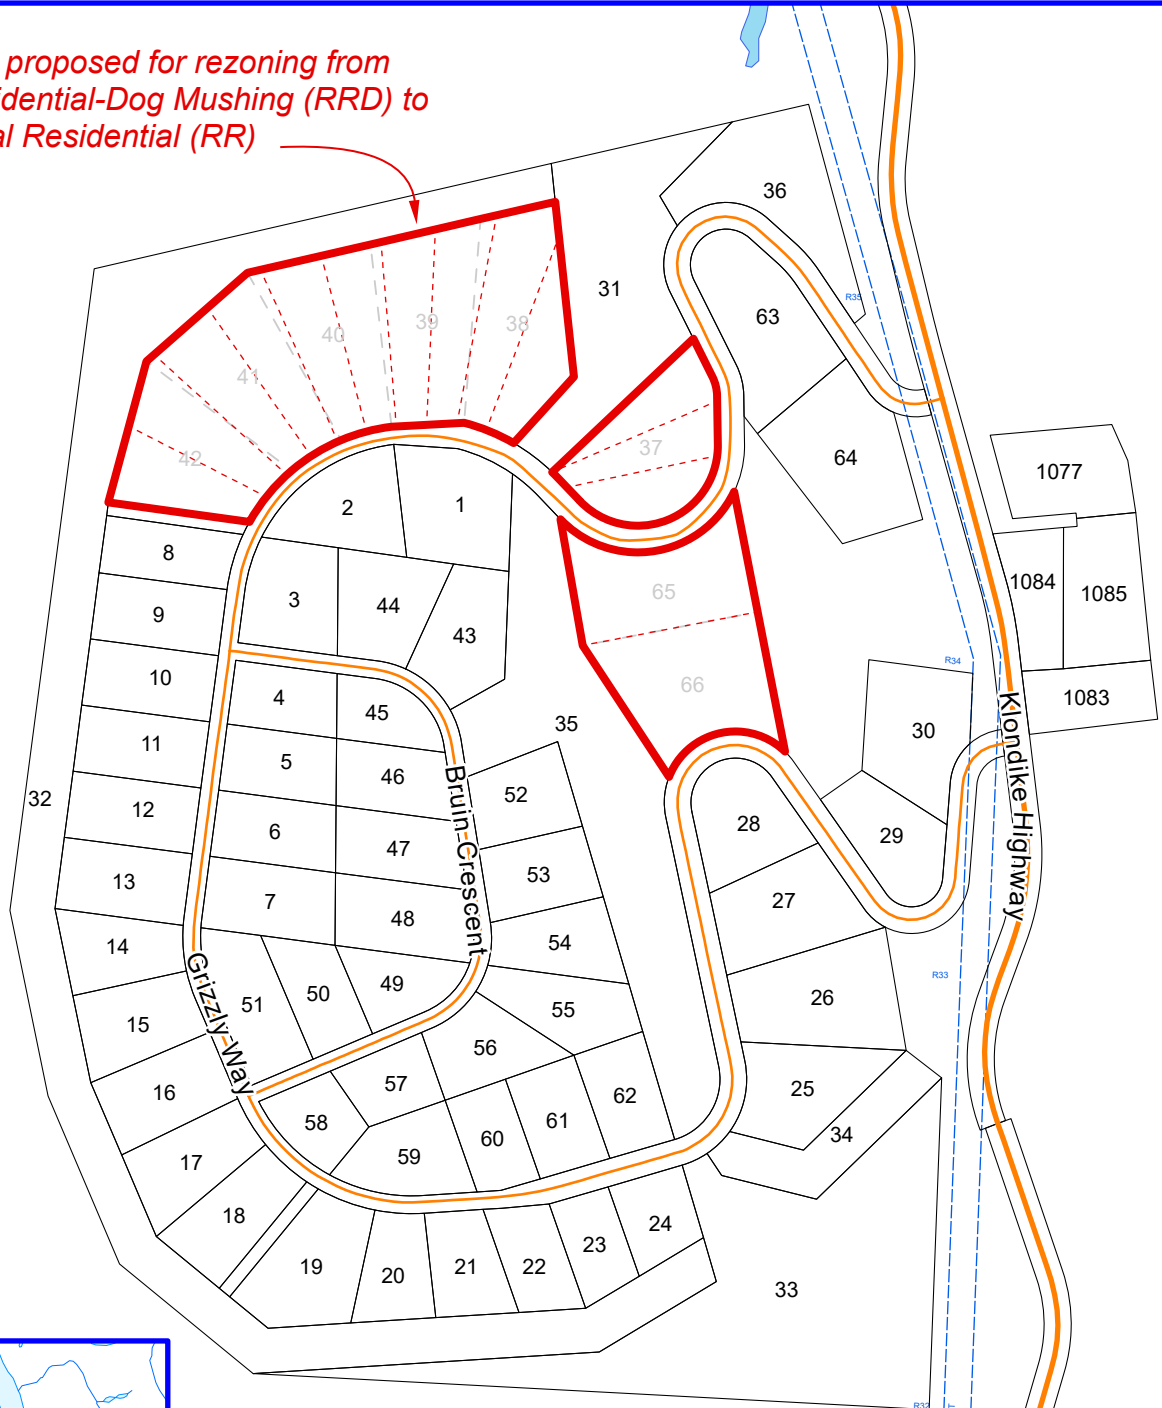

GRIZZLY VALLEY DEVELOPMENT AREA LOT REZONING

Rezone Lots 37-42 and 65-66, 2012-0192 LTO, YT

from Rural Residential-Dog Mushing (RRD) to Rural Residential (RR)

Lots proposed for rezoning from Residential-Dog Mushing (RRD) to Rural Residential (RR)

cw March 21, 2022

1033
 1028-2