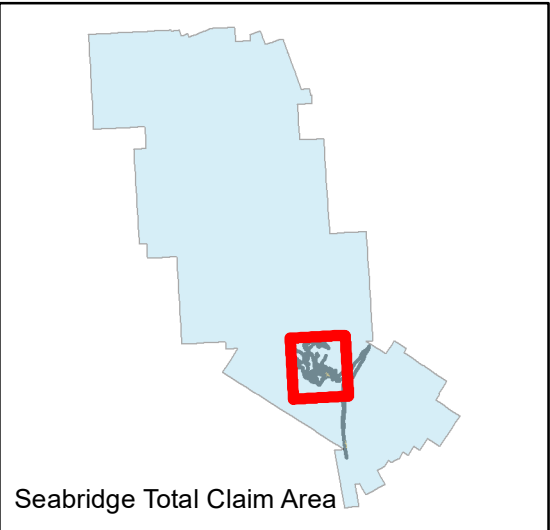

3 Aces Roads (2021)

Projection:
NAD_1983_UTM_Zone_9N

Contour Intervals:
20m

Created:
KC (Seabridge
Gold Inc.)

Date:
March 05, 2021

Golden Predator provided data up to 2017. Calculations and alteration of that data was done by Sebridge Gold, based off provided site reports post 2017 and relevant aerial imagery.