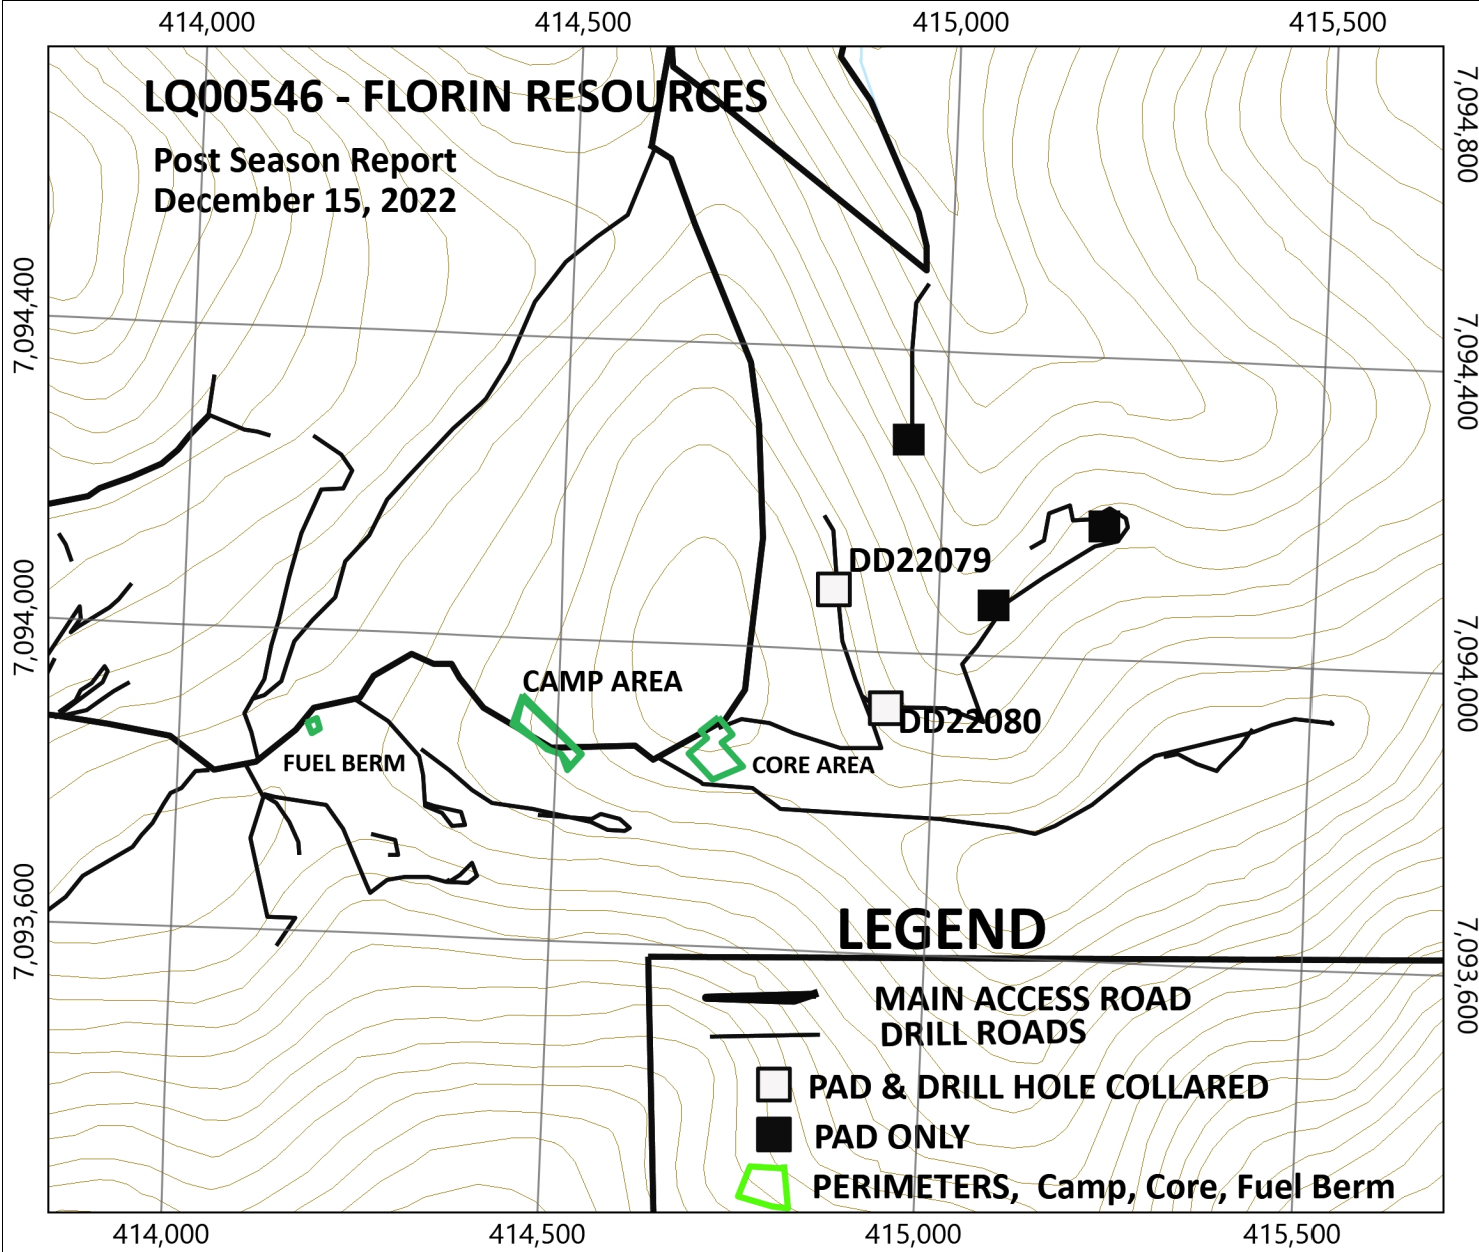

LQ00546 Core holes, Pads, Camp Core area, Fuel berm

Legend

- Contours - 50k - Canvec
- Whitehorse Contours - 10k

Notes

This map is a user generated static output from an Internet mapping site and is for reference only. Data layers that appear on this map may or may not be accurate, current, or otherwise reliable. THIS MAP IS NOT TO BE USED FOR NAVIGATION.
 Date Printed: 19-Dec-2022