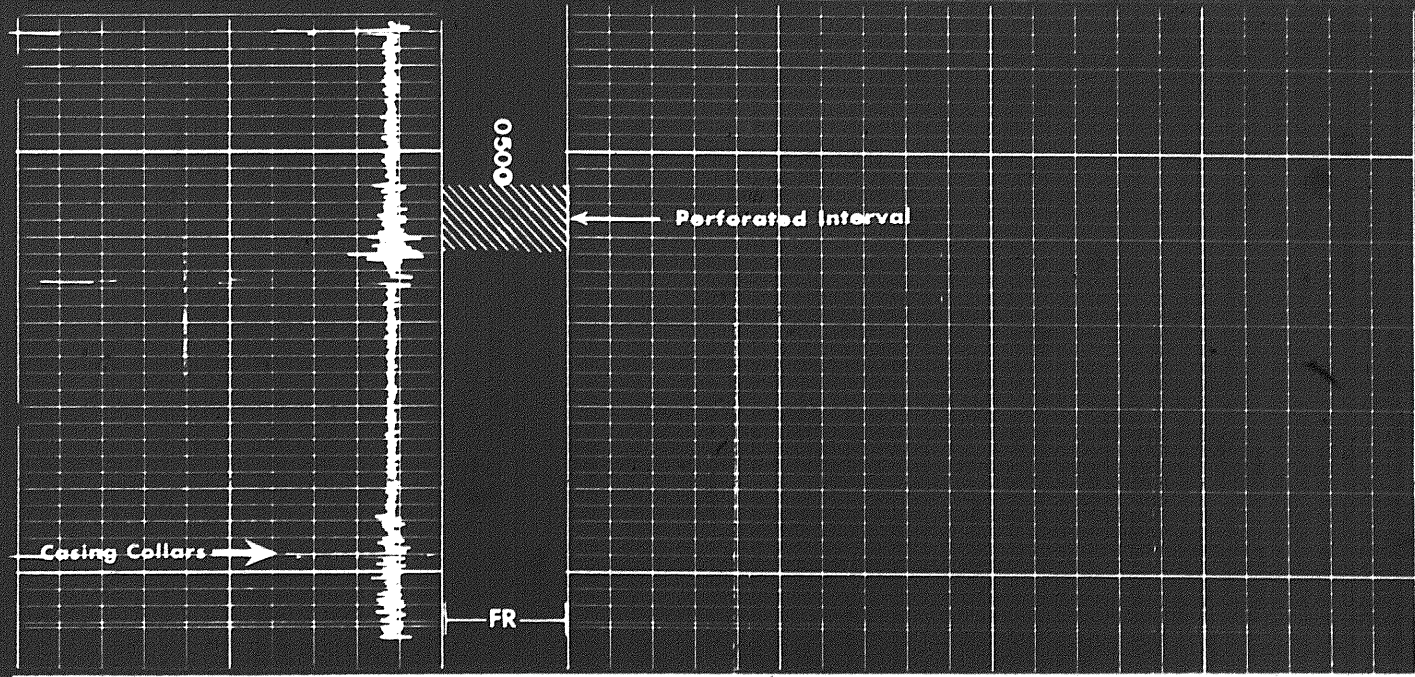

ED

39
Perm. Datum
Other Services:
SLC-GR, FDC-GR, LES
GRN, MLC, DIL, SNP-G
ELEV. KB 1155
GL 1139
CBF

PERFORATING RECORD

No. of Shots	From	Perforating Interval To
17	504	512

LOG RECORD

From	To
0	1205

SERVICES

Site	Depth

31 MAY 71 CAL CP

REMARKS

PREVIOUS COMPLETION INFORMATION

Depth Control Log — Yes ☐ No ☒

Perforated — Yes ☐ No ☒ From _____ To _____

Bridge Plug Set at _____

Production Packer Set at _____

Cement Retainer Set at _____

**CASING COLLAR LOG
AFTER PERFORATION**

DEPTHS

COMPANY CHEVRON STANDARD LIMITED

WELL 50BC WM SHAEFFER CK YT 0-22

FIELD WILDCAT PROVINCE YUKON TERRITORIES